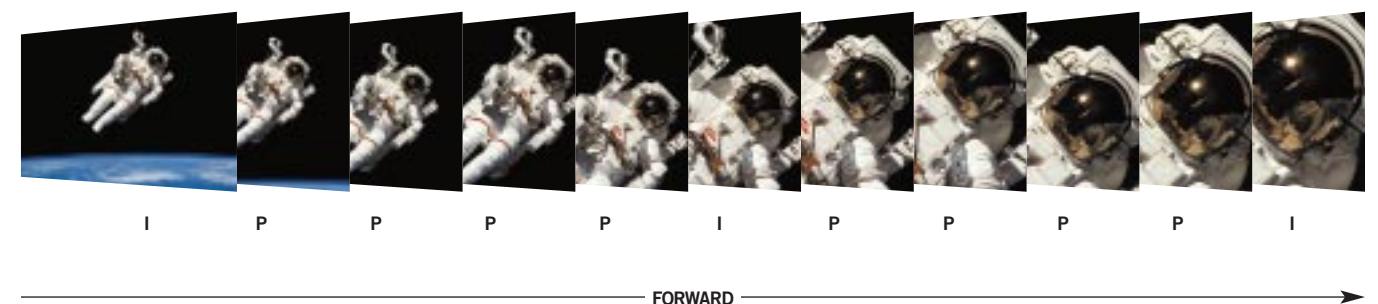

HITACHI'S ADVANCED IP SEARCH ILLUSTRATION