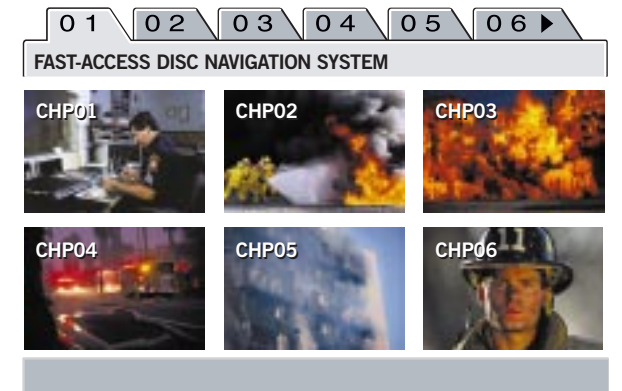

Get the most from DVD with Hitachi's Exclusive Features

Multiple Playback Modes - Allows you to select between Repeat, Random, or Sequenced playback. Repeat playback allows you to replay the disc, title, chapter, track or a designated section. Random playback mixes the sequence of audio tracks or video titles. Sequenced playback allows you to program the DV-P250U to playback titles, chapters, or tracks in any order you like.

Fast-Access Disc Navigation System - Hitachi's exclusive Disc Navigation feature reads all chapters on the disc and displays a still image of the first scene from each chapter. Select the image and it will start playing back immediately. This even works on DVDs and Video CDs that don't have a menu screen. Also included are Title, Chapter, Track, and Time direct search functions.